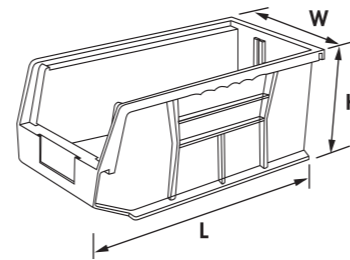

All dimensions in mm approx.