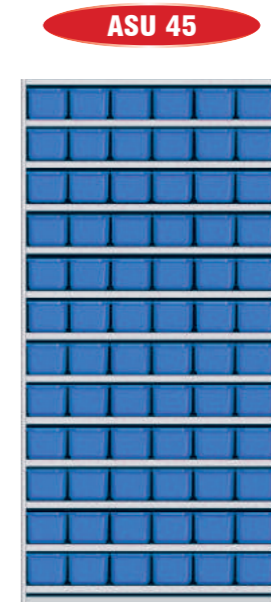

SHELVING UNIT SIZE 1875 (H) x 900 (W) x 300 (D) mm

SHELVING UNIT SIZE 1875 (H) x 900 (W) x 450 (D) mm

1. **ASU 31 Shelving Unit Consists of :**
2. 1 Set of ASUB 183 Shelving Body.
   - 19 Nos of Shelves - Art No : ASUS 300
   - 1 No of Kick Plate - Art No : ASUKP
   - 9 Nos of PSB 301 Bins on each shelf.
   - Total 162 Nos of PSB 301 Bins.

1. **ASU 32 Shelving Unit Consists of :**
2. 1 Set of ASUB 183 Shelving Body.
   - 13 Nos of Shelves - Art No : ASUS 300
   - 1 No of Kick Plate - Art No : ASUKP
   - 9 Nos of PSB 302 Bins on each shelf.
   - Total 108 Nos of PSB 302 Bins.

1. **ASU 33 Shelving Unit Consists of :**
2. 1 Set of ASUB 183 Shelving Body.
   - 13 Nos of Shelves - Art No : ASUS 300
   - 1 No of Kick Plate - Art No : ASUKP
   - 6 Nos of PSB 303 Bins on each shelf.
   - Total 72 Nos of PSB 303 Bins.

1. **ASU 34 Shelving Unit Consists of :**
2. 1 Set of ASUB 183 Shelving Body.
   - 11 Nos of Shelves - Art No : ASUS 300
   - 1 No of Kick Plate - Art No : ASUKP
   - 4 Nos of PSB 304 Bins on each shelf.
   - Total 40 Nos of PSB 304 Bins.

1. **ASU 43 Shelving Unit Consists of :**
2. 1 Set of ASUB 1845 Shelving Body.
   - 19 Nos of Shelves - Art No : ASUS 450
   - 1 No of Kick Plate - Art No : ASUKP
   - 9 Nos of PSB 451 Bins on each shelf.
   - Total 162 Nos of PSB 451 Bins.

1. **ASU 44 Shelving Unit Consists of :**
2. 1 Set of ASUB 1845 Shelving Body.
   - 13 Nos of Shelves - Art No : ASUS 450
   - 1 No of Kick Plate - Art No : ASUKP
   - 9 Nos of PSB 452 Bins on each shelf.
   - Total 108 Nos of PSB 452 Bins.

1. **ASU 45 Shelving Unit Consists of :**
2. 1 Set of ASUB 1845 Shelving Body.
   - 13 Nos of Shelves - Art No : ASUS 450
   - 1 No of Kick Plate - Art No : ASUKP
   - 6 Nos of PSB 453 Bins on each shelf.
   - Total 72 Nos of PSB 453 Bins.

1. **ASU 46 Shelving Unit Consists of :**
2. 1 Set of ASUB 1845 Shelving Body.
   - 11 Nos of Shelves - Art No : ASUS 450
   - 1 No of Kick Plate - Art No : ASUKP
   - 4 Nos of PSB 454 Bins on each shelf.
   - Total 40 Nos of PSB 454 Bins.