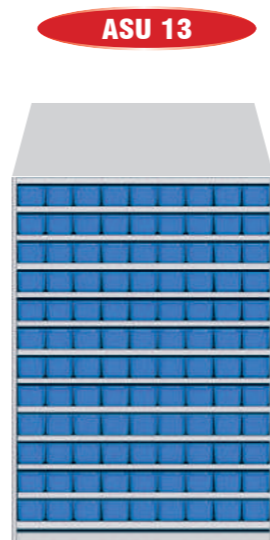

SHELVING UNIT SIZE 1275 (H) x 900 (W) x 450 (D) mm

1. **ASU 13 Shelving Unit Consists of :**
2. 1 Set of ASUB 1245 Shelving Body.
   - 13 Nos of Shelves - Art No : ASUS 450
   - 1 No of Kick Plate - Art No : ASUKP
   - 9 Nos of PSB 451 Bins on each shelf.
   - Total 108 Nos of PSB 451 Bins.