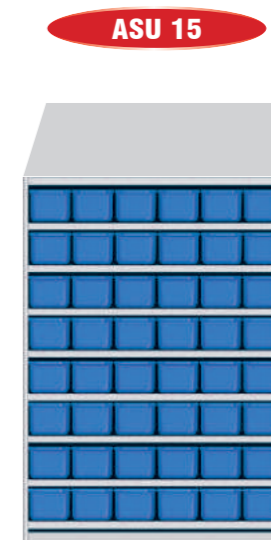

1. **ASU 15 Shelving Unit Consists of :**
2. 1 Set of ASUB -1245 Shelving Body.
   - 9 Nos of Shelves - Art No : ASUS- 450
   - 1 No of Kick Plate - Art No : ASUKP
   - 6 Nos of PSB 453 Bins on each shelf.
   - Total 48 Nos of PSB 453 Bins.