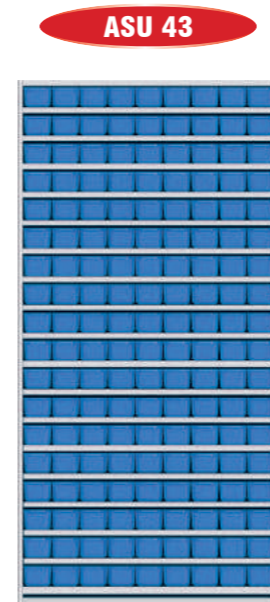

SHELVING UNIT SIZE 1875 (H) x 900 (W) x 300 (D) mm

SHELVING UNIT SIZE 1875 (H) x 900 (W) x 450 (D) mm

1. **ASU 31 Shelving Unit Consists of :**
2. 1 Set of ASUB 183 Shelving Body.
   - 19 Nos of Shelves - Art No : ASUS 300
   - 1 No of Kick Plate - Art No : ASUKP
   - 9 Nos of PSB 301 Bins on each shelf.
   - Total 162 Nos of PSB 301 Bins.

1. **ASU 32 Shelving Unit Consists of :**
2. 1 Set of ASUB 183 Shelving Body.
   - 13 Nos of Shelves - Art No : ASUS 300
   - 1 No of Kick Plate - Art No : ASUKP
   - 9 Nos of PSB 302 Bins on each shelf.
   - Total 108 Nos of PSB 302 Bins.

1. **ASU 33 Shelving Unit Consists of :**
2. 1 Set of ASUB 183 Shelving Body.
   - 13 Nos of Shelves - Art No : ASUS 300
   - 1 No of Kick Plate - Art No : ASUKP
   - 6 Nos of PSB 303 Bins on each shelf.
   - Total 72 Nos of PSB 303 Bins.

1. **ASU 34 Shelving Unit Consists of :**
2. 1 Set of ASUB 183 Shelving Body.
   - 11 Nos of Shelves - Art No : ASUS 300
   - 1 No of Kick Plate - Art No : ASUKP
   - 4 Nos of PSB 304 Bins on each shelf.
   - Total 40 Nos of PSB 304 Bins.

1. **ASU 43 Shelving Unit Consists of :**
2. 1 Set of ASUB 1845 Shelving Body.
   - 19 Nos of Shelves - Art No : ASUS 450
   - 1 No of Kick Plate - Art No : ASUKP
   - 9 Nos of PSB 451 Bins on each shelf.
   - Total 162 Nos of PSB 451 Bins.

1. **ASU 44 Shelving Unit Consists of :**
2. 1 Set of ASUB 1845 Shelving Body.
   - 13 Nos of Shelves - Art No : ASUS 450
   - 1 No of Kick Plate - Art No : ASUKP
   - 9 Nos of PSB 452 Bins on each shelf.
   - Total 108 Nos of PSB 452 Bins.

1. **ASU 45 Shelving Unit Consists of :**
2. 1 Set of ASUB 1845 Shelving Body.
   - 13 Nos of Shelves - Art No : ASUS 450
   - 1 No of Kick Plate - Art No : ASUKP
   - 6 Nos of PSB 453 Bins on each shelf.
   - Total 72 Nos of PSB 453 Bins.

1. **ASU 46 Shelving Unit Consists of :**
2. 1 Set of ASUB 1845 Shelving Body.
   - 11 Nos of Shelves - Art No : ASUS 450
   - 1 No of Kick Plate - Art No : ASUKP
   - 4 Nos of PSB 454 Bins on each shelf.
   - Total 40 Nos of PSB 454 Bins.