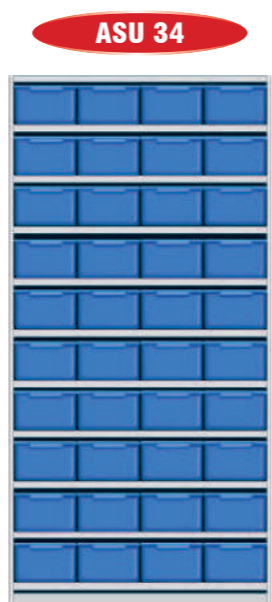

SHELVING UNIT SIZE 1875 (H) x 900 (W) x 300 (D) mm

SHELVING UNIT SIZE 1875 (H) x 900 (W) x 450 (D) mm

1. **ASU 31 Shelving Unit Consists of :**
2. 1 Set of ASUB 183 Shelving Body.
   - 19 Nos of Shelves - Art No : ASUS 300
   - 1 No of Kick Plate - Art No : ASUKP
   - 9 Nos of PSB 301 Bins on each shelf.
   - Total 162 Nos of PSB 301 Bins.

1. **ASU 32 Shelving Unit Consists of :**
2. 1 Set of ASUB 183 Shelving Body.
   - 13 Nos of Shelves - Art No : ASUS 300
   - 1 No of Kick Plate - Art No : ASUKP
   - 9 Nos of PSB 302 Bins on each shelf.
   - Total 108 Nos of PSB 302 Bins.

1. **ASU 33 Shelving Unit Consists of :**
2. 1 Set of ASUB 183 Shelving Body.
   - 13 Nos of Shelves - Art No : ASUS 300
   - 1 No of Kick Plate - Art No : ASUKP
   - 6 Nos of PSB 303 Bins on each shelf.
   - Total 72 Nos of PSB 303 Bins.

1. **ASU 34 Shelving Unit Consists of :**
2. 1 Set of ASUB 183 Shelving Body.
   - 11 Nos of Shelves - Art No : ASUS 300
   - 1 No of Kick Plate - Art No : ASUKP
   - 4 Nos of PSB 304 Bins on each shelf.
   - Total 40 Nos of PSB 304 Bins.

1. **ASU 43 Shelving Unit Consists of :**
2. 1 Set of ASUB 1845 Shelving Body.
   - 19 Nos of Shelves - Art No : ASUS 450
   - 1 No of Kick Plate - Art No : ASUKP
   - 9 Nos of PSB 451 Bins on each shelf.
   - Total 162 Nos of PSB 451 Bins.

1. **ASU 44 Shelving Unit Consists of :**
2. 1 Set of ASUB 1845 Shelving Body.
   - 13 Nos of Shelves - Art No : ASUS 450
   - 1 No of Kick Plate - Art No : ASUKP
   - 9 Nos of PSB 452 Bins on each shelf.
   - Total 108 Nos of PSB 452 Bins.

1. **ASU 45 Shelving Unit Consists of :**
2. 1 Set of ASUB 1845 Shelving Body.
   - 13 Nos of Shelves - Art No : ASUS 450
   - 1 No of Kick Plate - Art No : ASUKP
   - 6 Nos of PSB 453 Bins on each shelf.
   - Total 72 Nos of PSB 453 Bins.

1. **ASU 46 Shelving Unit Consists of :**
2. 1 Set of ASUB 1845 Shelving Body.
   - 11 Nos of Shelves - Art No : ASUS 450
   - 1 No of Kick Plate - Art No : ASUKP
   - 4 Nos of PSB 454 Bins on each shelf.
   - Total 40 Nos of PSB 454 Bins.