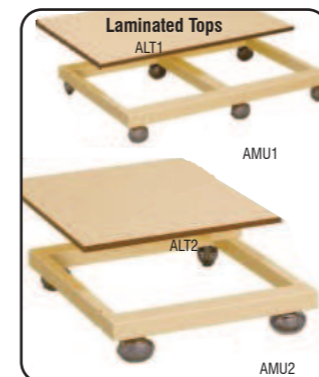

AMS-12

AMS - 6

AMS-4

AMS - 3

AMS - 3111L

Central Lock

Laminated Tops
ALT1

AMU1

ALT2

AMU2

Combination of Containers

UTILITY CONTAINERS
For storing of small parts,
Three size of containers,
are available to fit in AD3 Drawers.

Utility Containers available in 3 sizes
UC1 size 82x82x55
UC2 size 170x82x55
UC3 size 225x82x55