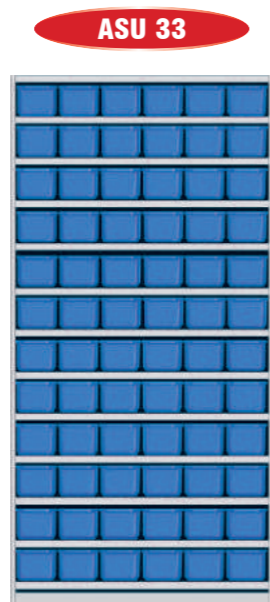

SHELVING UNIT SIZE 1875 (H) x 900 (W) x 300 (D) mm

SHELVING UNIT SIZE 1875 (H) x 900 (W) x 450 (D) mm

1. **ASU 31 Shelving Unit Consists of :**
2. 1 Set of ASUB 183 Shelving Body.
   - 19 Nos of Shelves - Art No : ASUS 300
   - 1 No of Kick Plate - Art No : ASUKP
   - 9 Nos of PSB 301 Bins on each shelf.
   - Total 162 Nos of PSB 301 Bins.

1. **ASU 32 Shelving Unit Consists of :**
2. 1 Set of ASUB 183 Shelving Body.
   - 13 Nos of Shelves - Art No : ASUS 300
   - 1 No of Kick Plate - Art No : ASUKP
   - 9 Nos of PSB 302 Bins on each shelf.
   - Total 108 Nos of PSB 302 Bins.

1. **ASU 33 Shelving Unit Consists of :**
2. 1 Set of ASUB 183 Shelving Body.
   - 13 Nos of Shelves - Art No : ASUS 300
   - 1 No of Kick Plate - Art No : ASUKP
   - 6 Nos of PSB 303 Bins on each shelf.
   - Total 72 Nos of PSB 303 Bins.

1. **ASU 34 Shelving Unit Consists of :**
2. 1 Set of ASUB 183 Shelving Body.
   - 11 Nos of Shelves - Art No : ASUS 300
   - 1 No of Kick Plate - Art No : ASUKP
   - 4 Nos of PSB 304 Bins on each shelf.
   - Total 40 Nos of PSB 304 Bins.

1. **ASU 43 Shelving Unit Consists of :**
2. 1 Set of ASUB 1845 Shelving Body.
   - 19 Nos of Shelves - Art No : ASUS 450
   - 1 No of Kick Plate - Art No : ASUKP
   - 9 Nos of PSB 451 Bins on each shelf.
   - Total 162 Nos of PSB 451 Bins.

1. **ASU 44 Shelving Unit Consists of :**
2. 1 Set of ASUB 1845 Shelving Body.
   - 13 Nos of Shelves - Art No : ASUS 450
   - 1 No of Kick Plate - Art No : ASUKP
   - 9 Nos of PSB 452 Bins on each shelf.
   - Total 108 Nos of PSB 452 Bins.

1. **ASU 45 Shelving Unit Consists of :**
2. 1 Set of ASUB 1845 Shelving Body.
   - 13 Nos of Shelves - Art No : ASUS 450
   - 1 No of Kick Plate - Art No : ASUKP
   - 6 Nos of PSB 453 Bins on each shelf.
   - Total 72 Nos of PSB 453 Bins.

1. **ASU 46 Shelving Unit Consists of :**
2. 1 Set of ASUB 1845 Shelving Body.
   - 11 Nos of Shelves - Art No : ASUS 450
   - 1 No of Kick Plate - Art No : ASUKP
   - 4 Nos of PSB 454 Bins on each shelf.
   - Total 40 Nos of PSB 454 Bins.