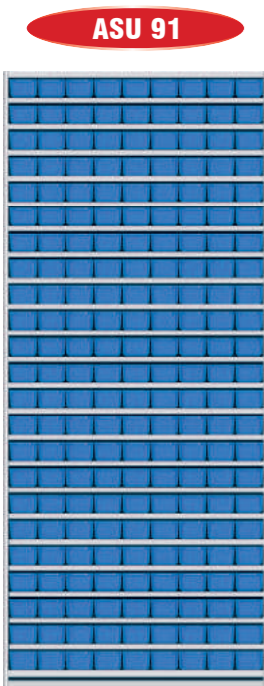

SHELVING UNIT SIZE 2375 (H) x 900 (W) x 300 (D) mm

SHELVING UNIT SIZE 2375 (H) x 900 (W) x 450 (D) mm

ASU 91

1. **ASU 91 Shelving Unit Consists of :**
2. 1 Set of ASUB 233 Shelving Body.
   - 24 Nos of Shelves - Art No : ASUS 300
   - 1 No of Kick Plate - Art No : ASUKP
   - 9 Nos of PSB 301 Bins on each shelf.
   - Total 207 Nos of PSB 301 Bins.