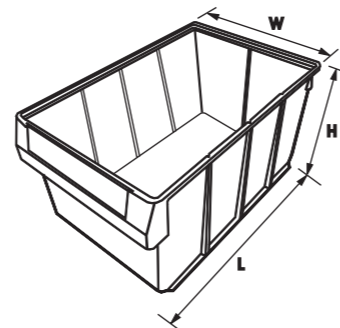

ART NO.	ARSS STANDS			
	SINGLE SIDED		DOUBLE SIDED	
	RAIL	BIN	RAIL	BIN
612-T	15	120	30	240
612-S	12	96	24	192
612-S2	12	96	24	192
612-M	9	45	18	90
612-DW	9	18	18	36
612-B	14	28	28	56

ART NO.	OUTSIDE DIMENSIONS IN MM			INSIDE DIMENSIONS IN MM		
	Length	Width	Height	Length	Width	Height
BULL BIN 5	168	102	74	145	86	66
BULL BIN 15	201	125	101	178	105	92
BULL BIN 25	229	150	126	192	128	114
BULL BIN 35	300	208	158	255	185	145
BULL BIN 45	348	210	200	305	187	185
BULL BIN 55	510	310	200	480	280	195

ART NO.	ARSS STANDS			
	SINGLE SIDED		DOUBLE SIDED	
	RAIL	BIN	RAIL	BIN
BULL BIN-5	12	108	24	216
BULL BIN-15	10	70	20	140
BULL BIN-25	9	54	18	108
BULL BIN-35	14	28	28	56
BULL BIN-45	10	20	20	40

AK-421

AK-422

AK-421

With OPTIONAL Horizontal Partitions
& Vertical Partitions

ART NO.	OUTSIDE DIMENSIONS IN MM			INSIDE DIMENSIONS IN MM		
	Length	Width	Height	Length	Width	Height
AK-421	400	255	100	365	230	90
AK-422	400	255	200	365	230	190

All dimensions in mm approx.

Colours : RED BLUE

- ▶ Set of 20 Bins & 5 Rails.
- ▶ 5 Nos of Rails for wall Mounting.
- ▶ 20 Nos. of Bins can be stacked or mounted on Rails.
- ▶ Size of each POLY BIN 100mm x 75mm x 125 mm