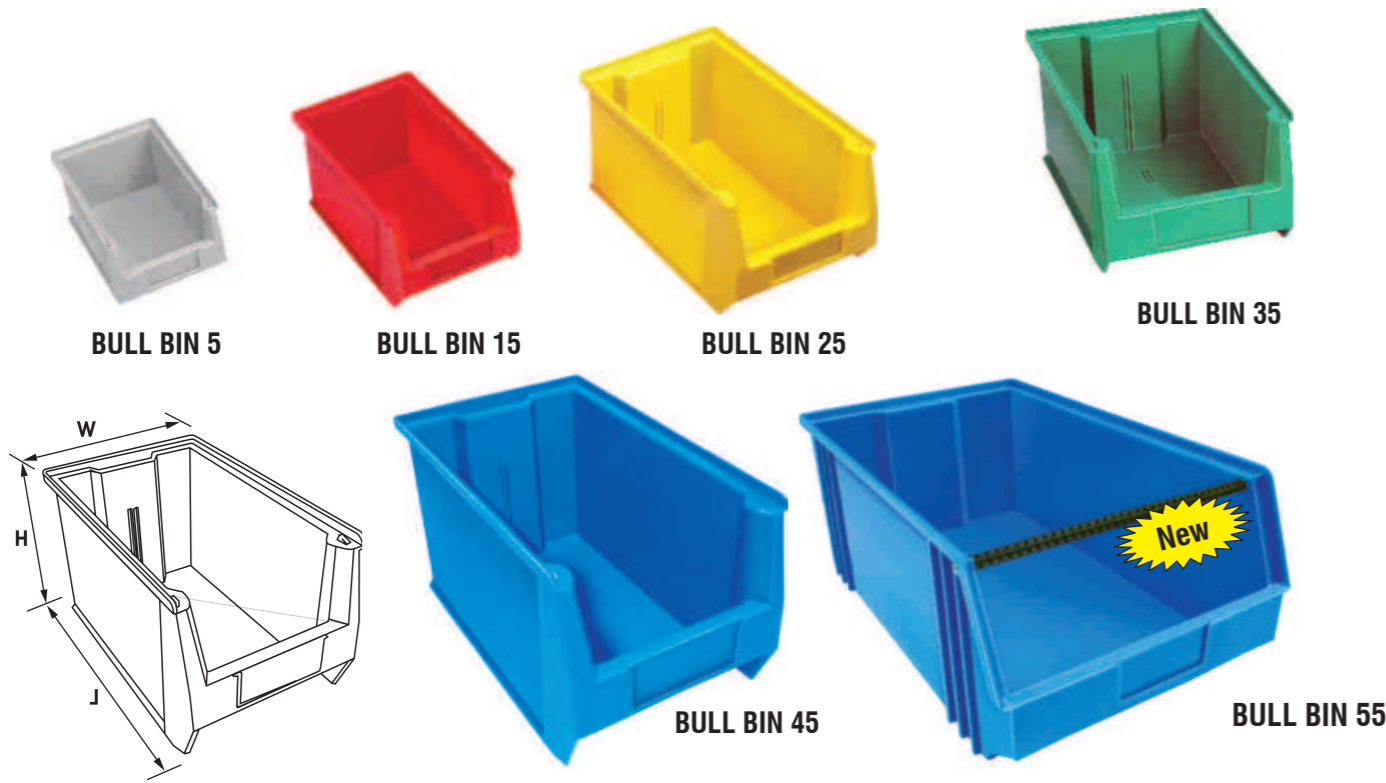

ART NO.	OUTSIDE DIMENSIONS IN MM			INSIDE DIMENSIONS IN MM		
	Length	Width	Height	Length	Width	Height
BULL BIN 5	168	102	74	145	86	66
BULL BIN 15	201	125	101	178	105	92
BULL BIN 25	229	150	126	192	128	114
BULL BIN 35	300	208	158	255	185	145
BULL BIN 45	348	210	200	305	187	185
BULL BIN 55	510	310	200	480	280	195

BULL BINS MOUNTED ON UNIVERSAL RAIL

All Dimension in mm Approx.

Colours : For all Bins

ART NO.	LOUVRE PANEL			
	LP-1	LP-2	LP-3	LP-6
BULL BIN-5	16	20	32	64
BULL BIN-15	12	15	24	48
BULL BIN-25	9	12	18	36
BULL BIN-35	4	6	10	20
BULL BIN-45	4	6	8	16

ART NO.	ARSS STANDS			
	SINGLE SIDED		DOUBLE SIDED	
	RAIL	BIN	RAIL	BIN
BULL BIN-5	12	108	24	216
BULL BIN-15	10	70	20	140
BULL BIN-25	9	54	18	108
BULL BIN-35	14	28	28	56
BULL BIN-45	10	20	20	40