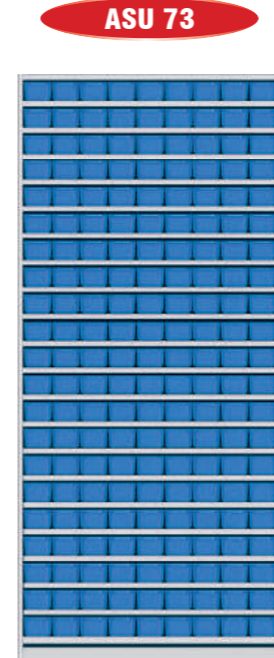

SHELVING UNIT SIZE 2175 (H) x 900 (W) x 450 (D) mm

ASU 73

1. **ASU 73 Shelving Unit Consists of :**
2. 1 Set of ASUB 2145 Shelving Body.
   - 22 Nos of Shelves - Art No : ASUS 450
   - 1 No of Kick Plate - Art No : ASUKP
   - 9 Nos of PSB 451 Bins on each shelf.
   - Total 189 Nos of PSB 451 Bins.