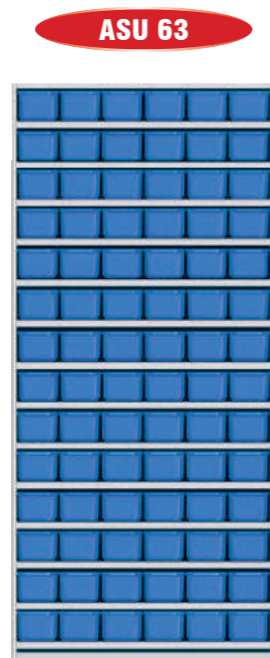

ASU 63

1. **ASU 63 Shelving Unit Consists of :**
2. 1 Set of ASUB 213 Shelving Body.
   - 15 Nos of Shelves - Art No : ASUS 300
   - 1 No of Kick Plate - Art No : ASUKP
   - 6 Nos of PSB 303 Bins on each shelf.
   - Total 84 Nos of PSB 303 Bins.