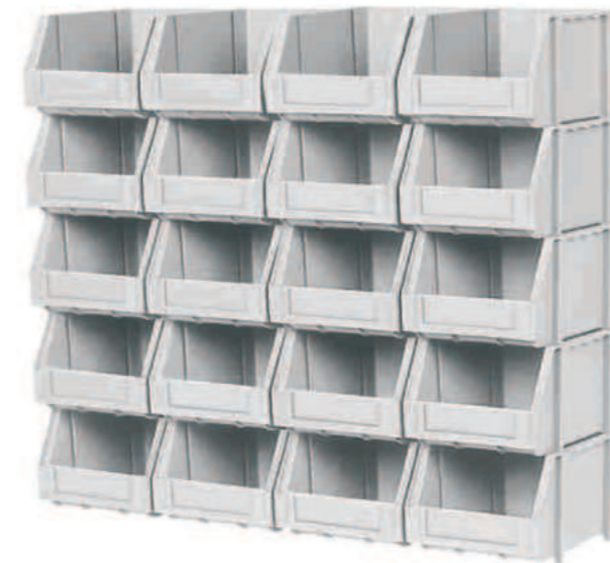

Bins fitted on rails