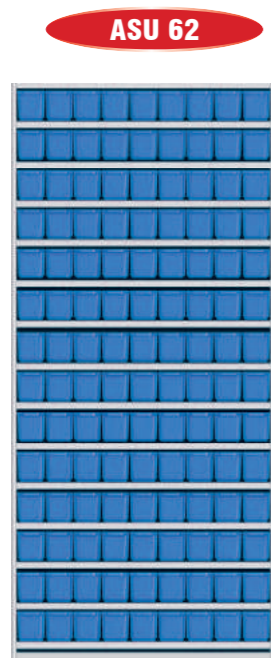

ASU 62

1. **ASU 62 Shelving Unit Consists of :**
2. 1 Set of ASUB 213 Shelving Body.
   - 15 Nos of Shelves - Art No : ASUS 300
   - 1 No of Kick Plate - Art No : ASUKP
   - 9 Nos of PSB 302 Bins on each shelf.
   - Total 126 Nos of PSB 302 Bins.