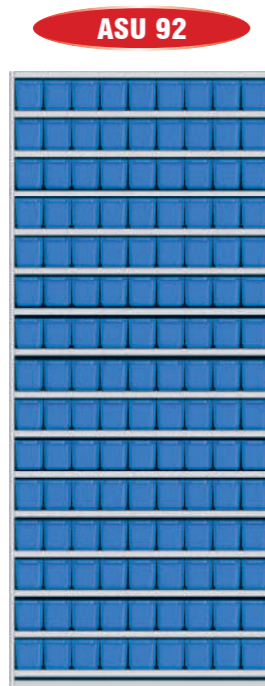

ASU 92

1. **ASU 92 Shelving Unit Consists of :**
2. 1 Set of ASUB 233 Shelving Body.
   - 16 Nos of Shelves - Art No : ASUS 300
   - 1 No of Kick Plate - Art No : ASUKP
   - 9 Nos of PSB 302 Bins on each shelf.
   - Total 135 Nos of PSB 302 Bins.