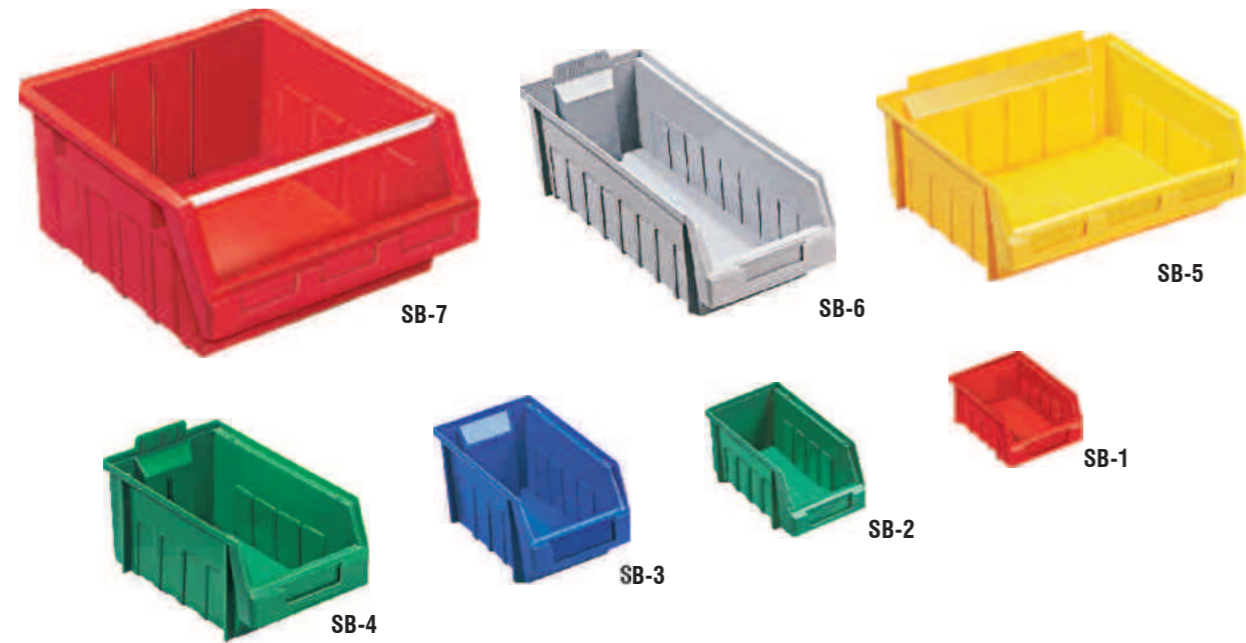

RELIABLE
STORAGE SYSTEMS

PLASYIC BINS

*One Stop Storage Solution
In Material Handling Equipments*

Art No.	Outside Dimensions in mm			Inside Dimensions in mm		
	Length	Width	Height	Length	Width	Height
SB-1	125	100	60	117	80	52
SB-2	170	100	85	157	80	75
SB-3	220	130	125	200	115	115
SB-4	290	178	143	265	155	130
SB-5	290	363	145	265	340	130
SB-6	440	180	145	415	154	130
SB-7	435	400	215	405	360	208

Supra bins are designed to stack one on top of each other.

All dimensions in mm approx.

Supra Bins with Partitions

SBLP 2

LOUVRE PANELS

The Louvre panels are made from powder coated 1.5 mm CRCA steel, and come in four sizes. These louvre panels can be easily fitted on walls or on a special stand provided.