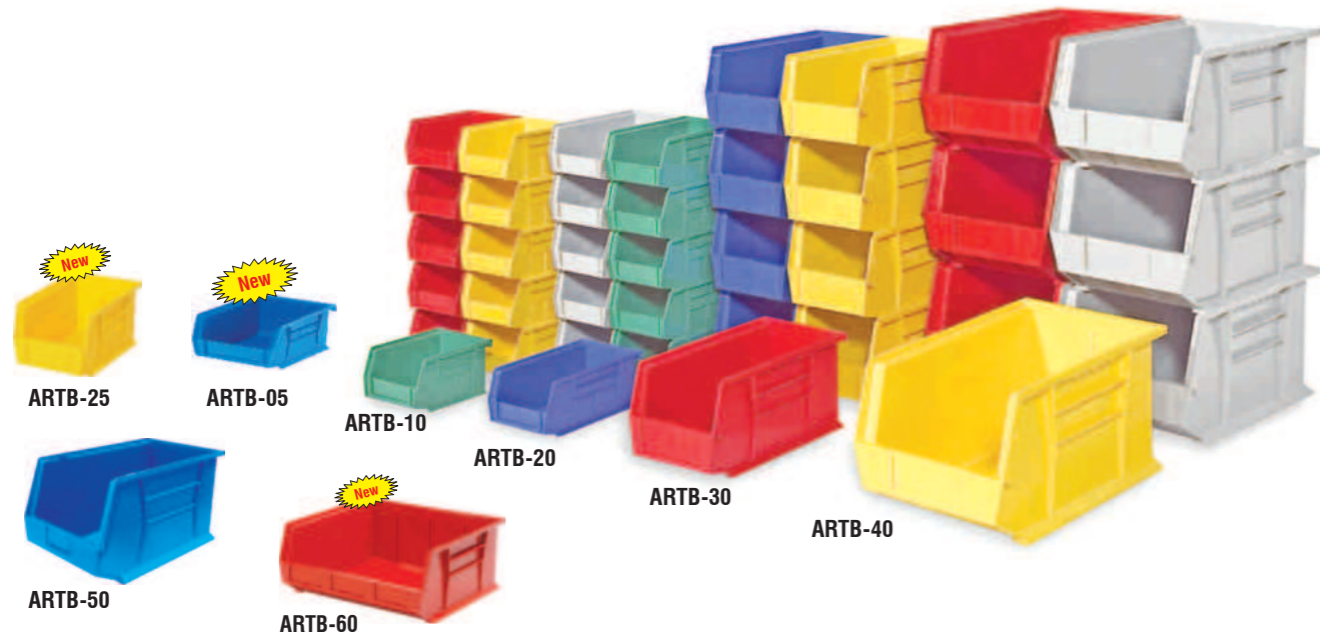

Art No	Outside Dimensions in mm			Inside Dimensions in mm		
	Length	Width	Height	Length	Width	Height
ARTB-05	109	104	49	95	89	43
ARTB-10	136	106	76	125	90	65
ARTB-20	187	106	76	171	90	65
ARTB-25	205	139	126	190	115	121
ARTB-30	274	140	127	256	115	115
ARTB-40	375	210	179	355	170	160
ARTB-50	457	280	255	432	241	240
ARTB-60	375	415	179	355	375	160