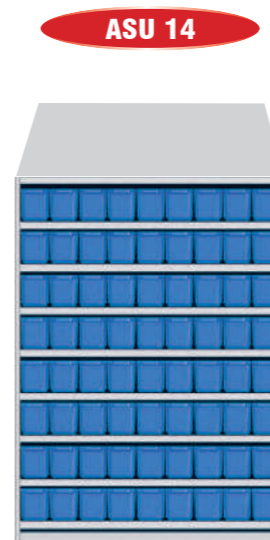

1. **ASU 14 Shelving Unit Consists of :**
2. 1 Set of ASUB 1245 Shelving Body.
   - 9 Nos of Shelves - Art No : ASUS 450
   - 1 No of Kick Plate - Art No : ASUKP
   - 9 Nos. of PSB 452 Bins on each shelf.
   - Total 72 Nos of PSB 452 Bins.