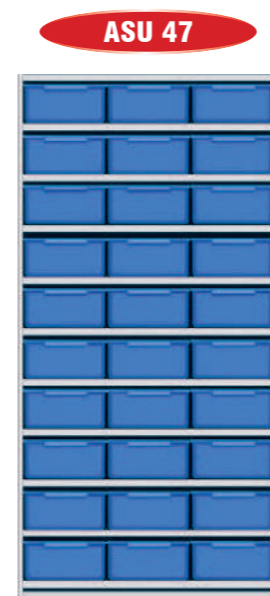

1. **ASU 47 Shelving Unit Consists of :**
2. 1 Set of ASUB 1845 Shelving Body.
   - 11 Nos of Shelves - Art No : ASUS 450
   - 1 No of Kick Plate - Art No : ASUKP
   - 3 Nos of PSB 456 Bins on each shelf.
   - Total 30 Nos of PSB 456 Bins.

	PSB 451 BIN SIZE Length Width Height 465mm 100mm 60mm
	PSB 452 BIN SIZE Length Width Height 465mm 100mm 110mm
	PSB 453 BIN SIZE Length Width Height 465mm 150mm 110mm
	PSB 454 BIN SIZE Length Width Height 465mm 220mm 135mm
	PSB 455 BIN SIZE Length Width Height 465mm 300mm 135mm
	PSB 456 BIN SIZE Length Width Height 465mm 300mm 185mm