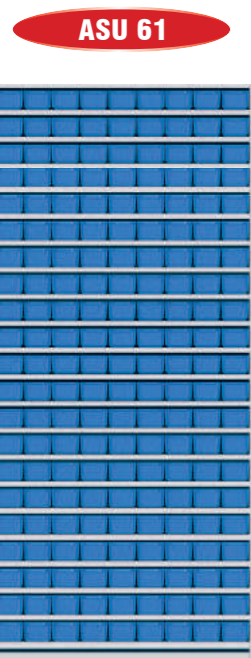

SHELVING UNIT SIZE 2175 (H) x 900 (W) x 300 (D) mm

ASU 61

1. **ASU 61 Shelving Unit Consists of :**
2. 1 Set of ASUB 213 Shelving Body.
   - 22 Nos of Shelves - Art No : ASUS 300
   - 1 No of Kick Plate - Art No : ASUKP
   - 9 Nos of PSB 301 Bins on each shelf.
   - Total 189 Nos of PSB 301 Bins.