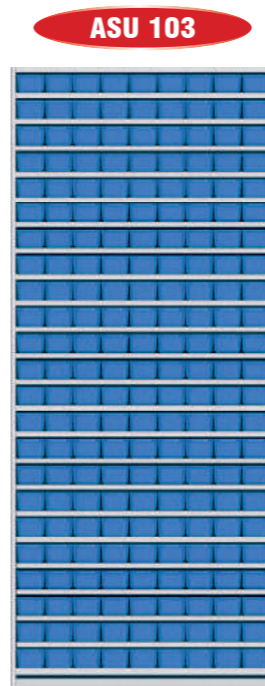

ASU 103

1. **ASU 103 Shelving Unit Consists of :**
2. 1 Set of ASUB 2345 Shelving Body.
   - 24 Nos of Shelves - Art No : ASUS 450
   - 1 No Kick Plate - Art No : ASUKP
   - 9 Nos of PSB 451 Bins on each shelf.
   - Total 207 Nos of PSB 451 Bins.