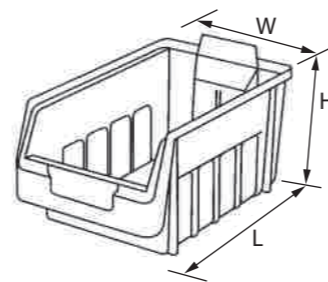

RELIABLE
STORAGE SYSTEMS

PLASYIC BINS

*One Stop Storage Solution
In Material Handling Equipments*

Art No.	Outside Dimensions in mm			Inside Dimensions in mm		
	Length	Width	Height	Length	Width	Height
SB-1	125	100	60	117	80	52
SB-2	170	100	85	157	80	75
SB-3	220	130	125	200	115	115
SB-4	290	178	143	265	155	130
SB-5	290	363	145	265	340	130
SB-6	440	180	145	415	154	130
SB-7	435	400	215	405	360	208

Supra bins are designed to stack one on top of each other.

All dimensions in mm approx.

Supra Bins with Partitions

SBLP 2

LOUVRE PANELS

The Louvre panels are made from powder coated 1.5 mm CRCA steel, and come in four sizes. These louvre panels can be easily fitted on walls or on a special stand provided.