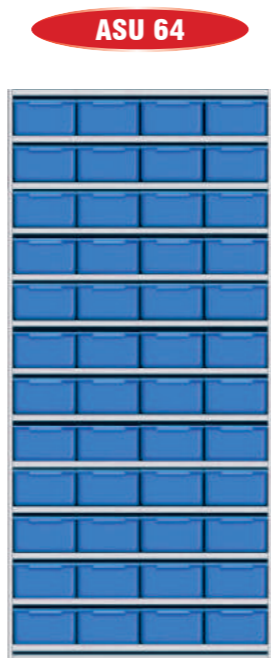

ASU 64

1. **ASU 64 Shelving Unit Consists of :**
2. 1 Set of ASUB 213 Shelving Body.
   - 13 Nos of Shelves - Art No : ASUS 300
   - 1 No of Kick Plate - Art No : ASUKP
   - 4 Nos of PSB 304 Bins on each shelf.
   - Total 48 Nos of PSB 304 Bins.