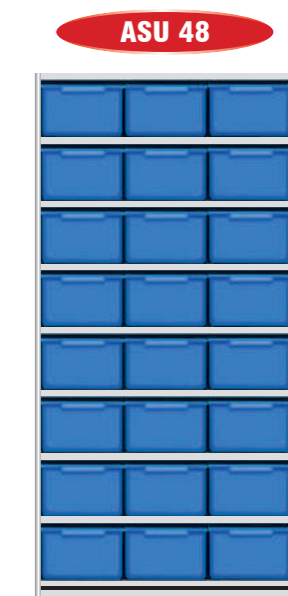

1. **ASU 48 Shelving Unit Consists of :**
2. 1 Set of ASUB 1845 Shelving Body.
   - 9 Nos of Shelves - Art No : ASUS 450
   - 1 No of Kick Plate - Art No : ASUKP
   - 3 Nos of PSB 456 Bins on each shelf.
   - Total 24 Nos of PSB 456 Bins.