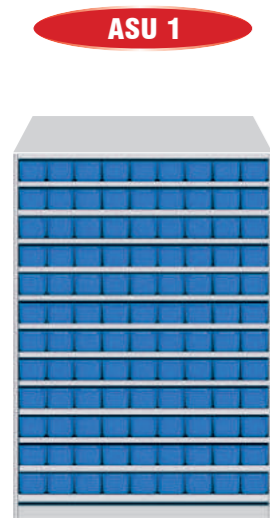

All Dimension in mm Approx.

Colours : For all Bins

ART NO.	OUTSIDE DIMENSIONS IN MM			INSIDE DIMENSIONS IN MM		
	Length	Width	Height	Length	Width	Height
Panda BIN 451	465	100	60	443	86	55
Panda BIN 452	465	100	110	443	86	105
Panda BIN 453	465	150	110	443	136	105
Panda BIN 454	465	220	135	443	210	130
Panda BIN 455	465	300	135	443	282	130
Panda BIN 456	465	300	185	443	282	180

All Dimension in mm Approx.

Colours : For all Bins

SHELVING UNIT SIZE 1275 (H) x 900 (W) x 300 (D) mm

- ASU 1 Shelving Unit Consists of :**
- ▶ 1 Set of ASUB 123 Shelving Body.
 - ▶ 13 Nos of Shelves - Art No : ASUS 300
 - ▶ 1 No of Kick Plate - Art No : ASUKP
 - ▶ 9 Nos of PSB 301 Bins on each shelf.
 - ▶ Total 108 Nos of PSB 301 Bins.