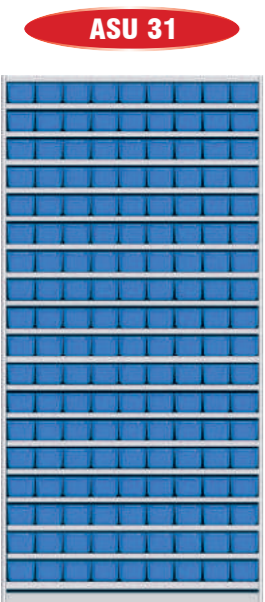

SHELVING UNIT SIZE 1875 (H) x 900 (W) x 300 (D) mm

SHELVING UNIT SIZE 1875 (H) x 900 (W) x 450 (D) mm

1. **ASU 31 Shelving Unit Consists of :**
2. 1 Set of ASUB 183 Shelving Body.
   - 19 Nos of Shelves - Art No : ASUS 300
   - 1 No of Kick Plate - Art No : ASUKP
   - 9 Nos of PSB 301 Bins on each shelf.
   - Total 162 Nos of PSB 301 Bins.

1. **ASU 32 Shelving Unit Consists of :**
2. 1 Set of ASUB 183 Shelving Body.
   - 13 Nos of Shelves - Art No : ASUS 300
   - 1 No of Kick Plate - Art No : ASUKP
   - 9 Nos of PSB 302 Bins on each shelf.
   - Total 108 Nos of PSB 302 Bins.

1. **ASU 33 Shelving Unit Consists of :**
2. 1 Set of ASUB 183 Shelving Body.
   - 13 Nos of Shelves - Art No : ASUS 300
   - 1 No of Kick Plate - Art No : ASUKP
   - 6 Nos of PSB 303 Bins on each shelf.
   - Total 72 Nos of PSB 303 Bins.

1. **ASU 34 Shelving Unit Consists of :**
2. 1 Set of ASUB 183 Shelving Body.
   - 11 Nos of Shelves - Art No : ASUS 300
   - 1 No of Kick Plate - Art No : ASUKP
   - 4 Nos of PSB 304 Bins on each shelf.
   - Total 40 Nos of PSB 304 Bins.

1. **ASU 43 Shelving Unit Consists of :**
2. 1 Set of ASUB 1845 Shelving Body.
   - 19 Nos of Shelves - Art No : ASUS 450
   - 1 No of Kick Plate - Art No : ASUKP
   - 9 Nos of PSB 451 Bins on each shelf.
   - Total 162 Nos of PSB 451 Bins.

1. **ASU 44 Shelving Unit Consists of :**
2. 1 Set of ASUB 1845 Shelving Body.
   - 13 Nos of Shelves - Art No : ASUS 450
   - 1 No of Kick Plate - Art No : ASUKP
   - 9 Nos of PSB 452 Bins on each shelf.
   - Total 108 Nos of PSB 452 Bins.

1. **ASU 45 Shelving Unit Consists of :**
2. 1 Set of ASUB 1845 Shelving Body.
   - 13 Nos of Shelves - Art No : ASUS 450
   - 1 No of Kick Plate - Art No : ASUKP
   - 6 Nos of PSB 453 Bins on each shelf.
   - Total 72 Nos of PSB 453 Bins.

1. **ASU 46 Shelving Unit Consists of :**
2. 1 Set of ASUB 1845 Shelving Body.
   - 11 Nos of Shelves - Art No : ASUS 450
   - 1 No of Kick Plate - Art No : ASUKP
   - 4 Nos of PSB 454 Bins on each shelf.
   - Total 40 Nos of PSB 454 Bins.