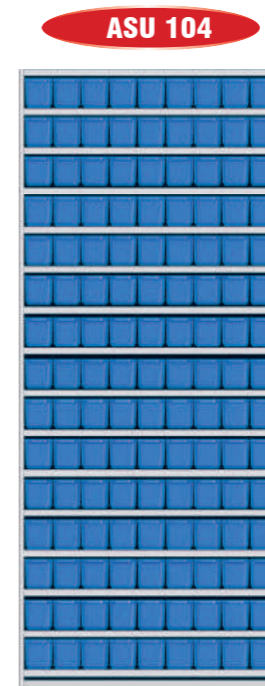

ASU 104

1. **ASU 104 Shelving Unit Consists of :**
2. 1 Set of ASUB 2345 Shelving Body.
   - 16 Nos of Shelves - Art No : ASUS 450
   - 1 No of Kick Plate - Art No : ASUKP
   - 9 Nos of PSB 452 Bins on each shelf.
   - Total 135 Nos of PSB 452 Bins.