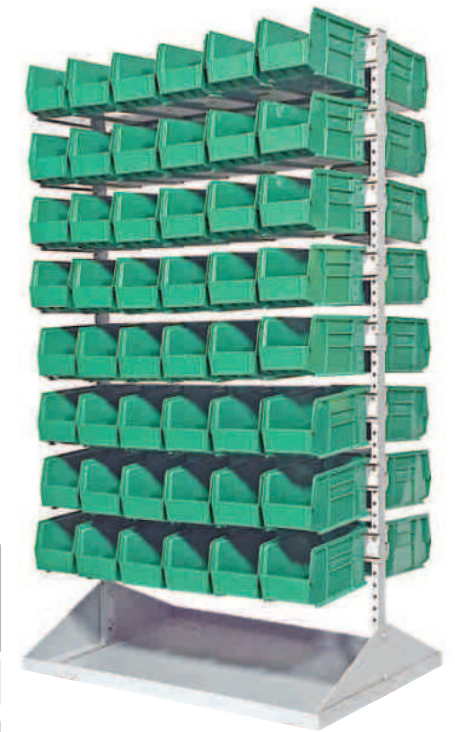

Supra bins are designed to stack one on top of each other.

All dimensions in mm approx.

Supra Bins with Partitions

SBLP 2

LOUVRE PANELS

The Louvre panels are made from powder coated 1.5 mm CRCA steel, and come in four sizes. These louvre panels can be easily fitted on walls or on a special stand provided.

Size of Louvre panel : Width X Height

Art No. SBLP1 : size 457 mm x 457 mm

Art No. SBLP2 : size 457 mm x 610 mm

Art No. SBLP3 : size 457 mm x 915 mm

Art No. SBLP6 : size 457 mm x 1830 mm

Colours : Light grey powder coated.

Number of Bins per Louvre panel

ART NO.	LOUVRE PANEL			
	LP-1	LP-2	LP-3	LP-6
SB-1	24	32	48	96
SB-2	16	20	32	64
SB-3	9	12	18	36
SB-4	6	8	12	24
SB-5	3	4	6	12
SB-6	6	8	12	24

FSS/L/3

ART NO.	ARSS STANDS			
	SINGLE SIDED		DOUBLE SIDED	
	RAIL	BIN	RAIL	BIN
SB-1	15	135	30	270
SB-2	12	108	24	216
SB-3	9	63	18	126
SB-4	14	35	28	70
SB-5	14	14	28	28
SB-6	14	35	28	70

RHINO BINS MOUNTED ON UNIVERSAL RAIL

All dimensions in mm approx.

ART NO.	LOUVRE PANEL			
	LP-1	LP-2	LP-3	LP-6
ARTB-05	24	32	48	96
ARTB-10	24	32	48	96
ARTB-20	24	32	48	96
ARTB-25	9	12	18	36
ARTB-30	9	12	18	36
ARTB-40	4	6	8	18
ARTB-60	2	3	4	9