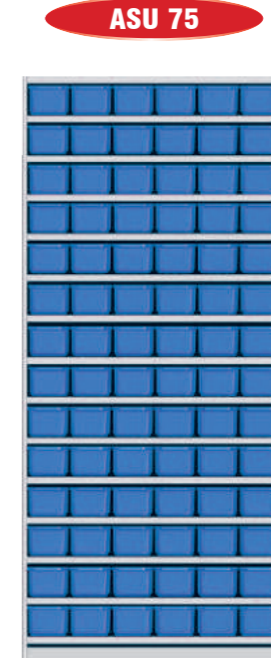

ASU 75

1. **ASU 75 Shelving Unit Consists of :**
2. 1 Set of ASUB -2145 Shelving Body.
   - 15 Nos Shelves - Art No : ASUS- 450
   - 1 No of Kick Plate - Art No : ASUKP
   - 6 Nos of PSB 453 Bins on each shelf.
   - Total 84 Nos of PSB 453 Bins.