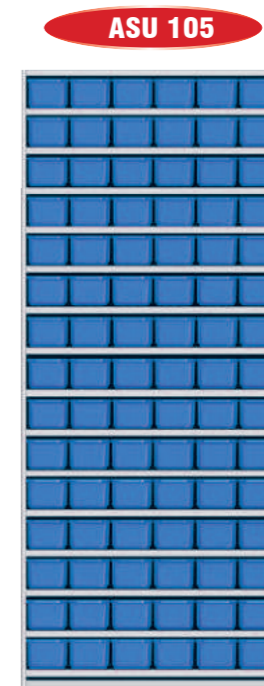

ASU 105

1. **ASU 105 Shelving Unit Consists of :**
2. 1 Set of ASUB -2345 Shelving Body.
   - 16 Nos of Shelves - Art No : ASUS- 450
   - 1 No of Kick Plate - Art No : ASUKP
   - 6 Nos of PSB 453 Bins on each shelf.
   - Total 90 Nos of PSB 453 Bins.