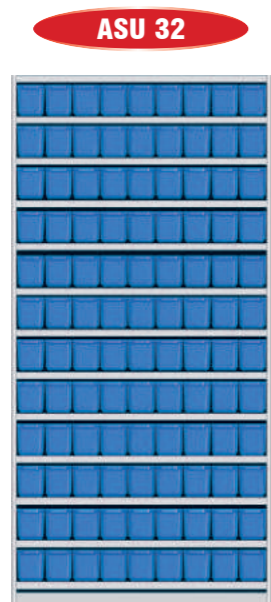

SHELVING UNIT SIZE 1875 (H) x 900 (W) x 300 (D) mm

SHELVING UNIT SIZE 1875 (H) x 900 (W) x 450 (D) mm

1. **ASU 31 Shelving Unit Consists of :**
2. 1 Set of ASUB 183 Shelving Body.
   - 19 Nos of Shelves - Art No : ASUS 300
   - 1 No of Kick Plate - Art No : ASUKP
   - 9 Nos of PSB 301 Bins on each shelf.
   - Total 162 Nos of PSB 301 Bins.

1. **ASU 32 Shelving Unit Consists of :**
2. 1 Set of ASUB 183 Shelving Body.
   - 13 Nos of Shelves - Art No : ASUS 300
   - 1 No of Kick Plate - Art No : ASUKP
   - 9 Nos of PSB 302 Bins on each shelf.
   - Total 108 Nos of PSB 302 Bins.

1. **ASU 33 Shelving Unit Consists of :**
2. 1 Set of ASUB 183 Shelving Body.
   - 13 Nos of Shelves - Art No : ASUS 300
   - 1 No of Kick Plate - Art No : ASUKP
   - 6 Nos of PSB 303 Bins on each shelf.
   - Total 72 Nos of PSB 303 Bins.

1. **ASU 34 Shelving Unit Consists of :**
2. 1 Set of ASUB 183 Shelving Body.
   - 11 Nos of Shelves - Art No : ASUS 300
   - 1 No of Kick Plate - Art No : ASUKP
   - 4 Nos of PSB 304 Bins on each shelf.
   - Total 40 Nos of PSB 304 Bins.

1. **ASU 43 Shelving Unit Consists of :**
2. 1 Set of ASUB 1845 Shelving Body.
   - 19 Nos of Shelves - Art No : ASUS 450
   - 1 No of Kick Plate - Art No : ASUKP
   - 9 Nos of PSB 451 Bins on each shelf.
   - Total 162 Nos of PSB 451 Bins.

1. **ASU 44 Shelving Unit Consists of :**
2. 1 Set of ASUB 1845 Shelving Body.
   - 13 Nos of Shelves - Art No : ASUS 450
   - 1 No of Kick Plate - Art No : ASUKP
   - 9 Nos of PSB 452 Bins on each shelf.
   - Total 108 Nos of PSB 452 Bins.

1. **ASU 45 Shelving Unit Consists of :**
2. 1 Set of ASUB 1845 Shelving Body.
   - 13 Nos of Shelves - Art No : ASUS 450
   - 1 No of Kick Plate - Art No : ASUKP
   - 6 Nos of PSB 453 Bins on each shelf.
   - Total 72 Nos of PSB 453 Bins.

1. **ASU 46 Shelving Unit Consists of :**
2. 1 Set of ASUB 1845 Shelving Body.
   - 11 Nos of Shelves - Art No : ASUS 450
   - 1 No of Kick Plate - Art No : ASUKP
   - 4 Nos of PSB 454 Bins on each shelf.
   - Total 40 Nos of PSB 454 Bins.