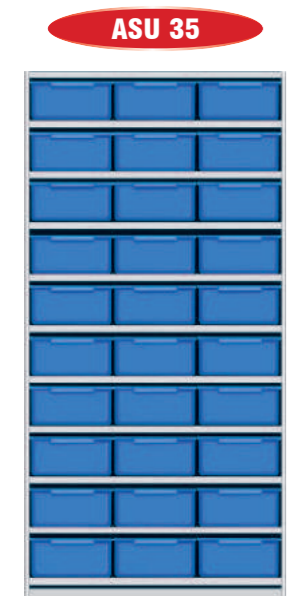

PSB 3 01 BIN SIZE Length Width Height 315mm 100mm 60mm
	PSB 302 BIN SIZE Length Width Height 315mm 100mm 110mm
	PSB 303 BIN SIZE Length Width Height 315mm 150mm 110mm
	PSB 304 BIN SIZE Length Width Height 315 mm 220 mm 135 mm
	PSB 305 BIN SIZE Length Width Height 315mm 300mm 135mm
	PSB 306 BIN SIZE Length Width Height 315mm 300mm 185mm

1. **ASU 35 Shelving Unit Consists of :**
2. 1 Set of ASUB 183 Shelving Body.
   - 11 Nos of Shelves - Art No : ASUS 300
   - 1 No of Kick Plate - Art No : ASUKP
   - 3 Nos of PSB 305 Bins on each shelf.
   - Total 30 Nos of PSB 305 Bins.